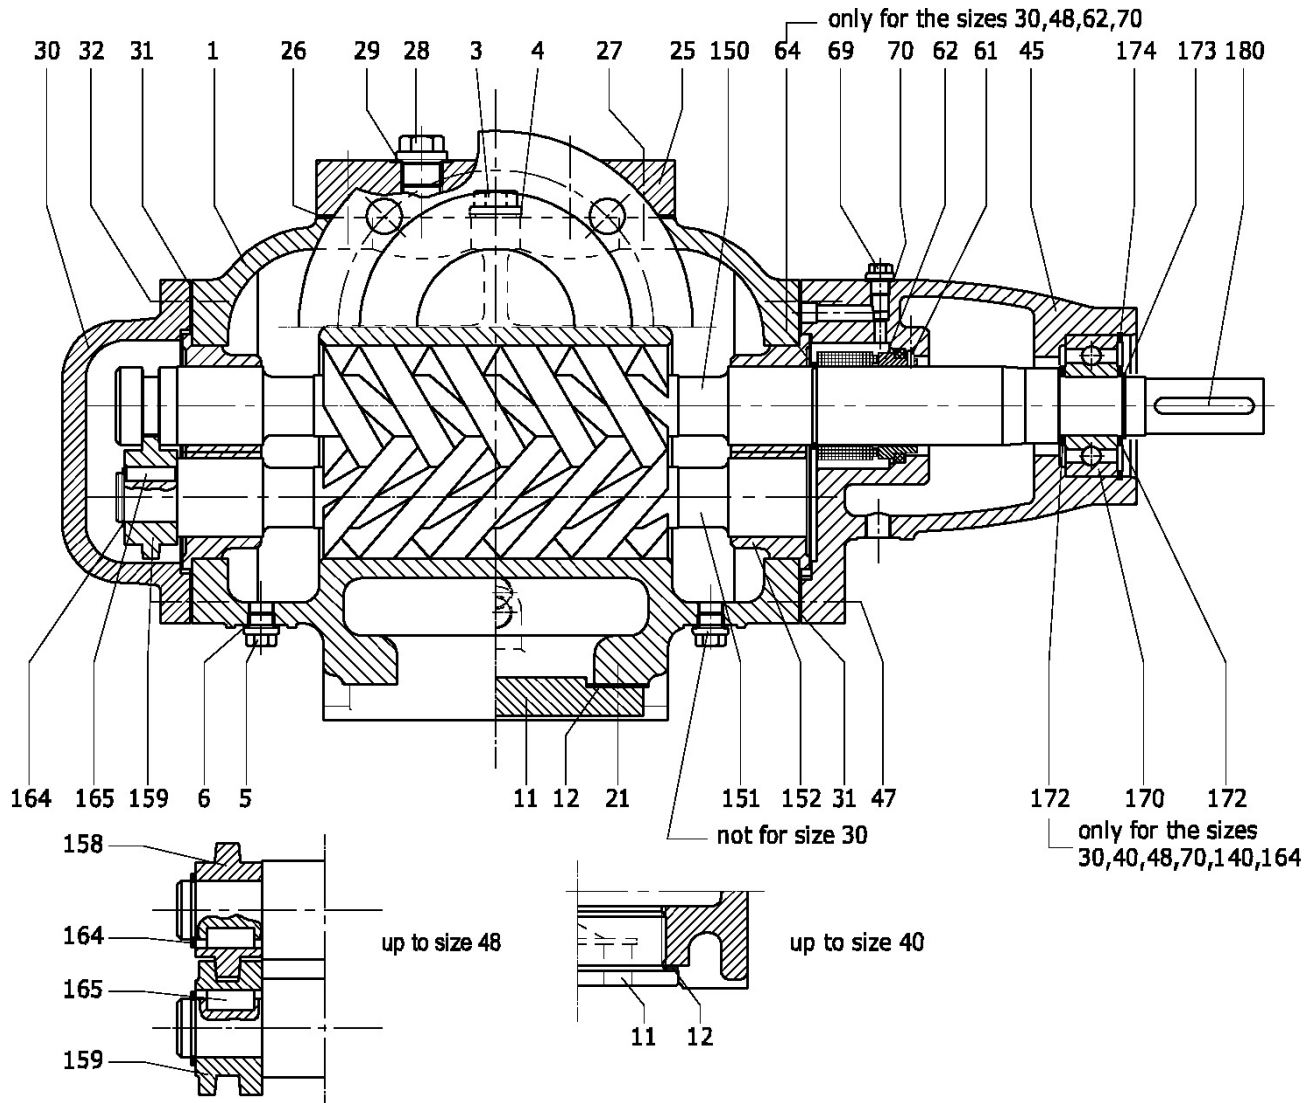

## CROSS-SECTIONAL DRAWING WITH PARTS LIST L2NG 30-186/... AHOKIO-G

1	Pump Casing	28	Plug	150	Power Rotor
3	Plug	29	Seal Ring	151	Idler Roter
4	Seal Ring	30	Cover-Driven Side	+ 152	Bushing
5	Plug	+ 31	Gasket	158	Shaft Collar-Power Rotor
6	Seal Ring	32	Mounting Screw	159	Shaft Collar-Idler Rotor
11	Plug or Heating Foot Cover	45	Cover-Drive Side	+ 164	Snap Ring
12	Seal Ring or Gasket	47	Mounting Screw	+ 165	Key
21	Mounting Screw	61	Pin	+ 170	Ball Bearing
25	Valve Blank Plate	+ 62	Mechanical Seal	+ 172	Back Ring
26	Gasket	64	Snap Ring	+ 173	Snap Ring
27	Mounting Screw	69	Plug	+ 174	Snap Ring
		70	Seal Ring	+ 180	Key